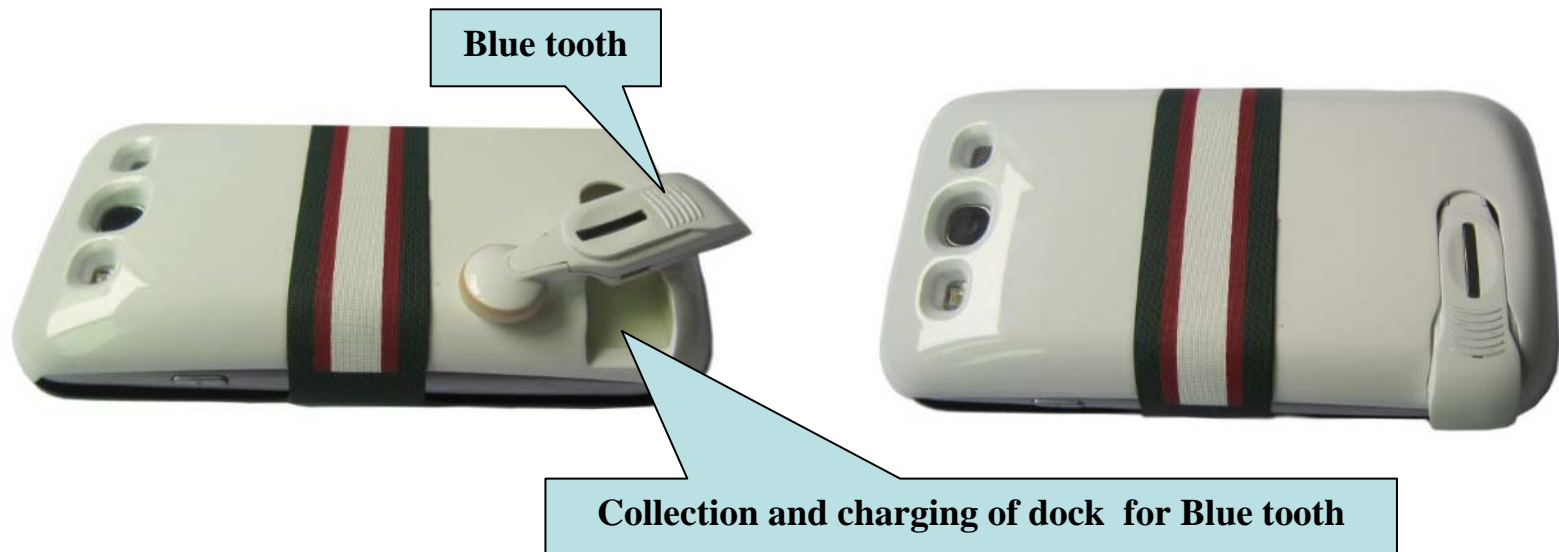

3 IN 1 battery case for Samsung Galaxy S3

◆ Application

Three functions :

- a) . Built-in the extended battery directly offer power to S3 from internal
- b) . Built-in Blue tooth and charging dock for collection & charging .
- c) . Leather case for screen protection & prop stand .

3 IN 1 battery case for Samsung Galaxy S3

◆ Extended battery function

- a) . Directly extend the battery capacity of S3 to 4200mA (double capacity).
 - b) . Stand by and working time are double than before .
 - c) . Ultra Slim (16 mm total thickness)
 - d) . Charging to S3 is same as before (from S3's micro USB port)
-

3 IN 1 battery case for Samsung Galaxy S3

◆ Blue tooth function

- a) . Blue tooth for S3 ; Talk time 1.5h/time .
 - b) . The Case's dock not only collection of the blue booth, but also can charging for it immediately when put back the dock . To avoid the lose and without power for blue tooth.
-

3 IN 1 battery case for Samsung Galaxy S3

◆ leather case function

leather case as
prop stand

- a) . Convenient to see a movie and entertainment.
 - b) . Protect the screen of S3 far from damage of scratches or drops.
-